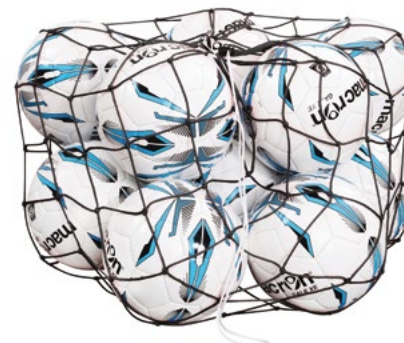

59360

BALL NET

BALL BAG

10 PCS

CAPIENZA/CAPACITY
12 BALLS

PREZZO 1 PZ/PRICE 1 PCS.

€ 6,10 + TAX