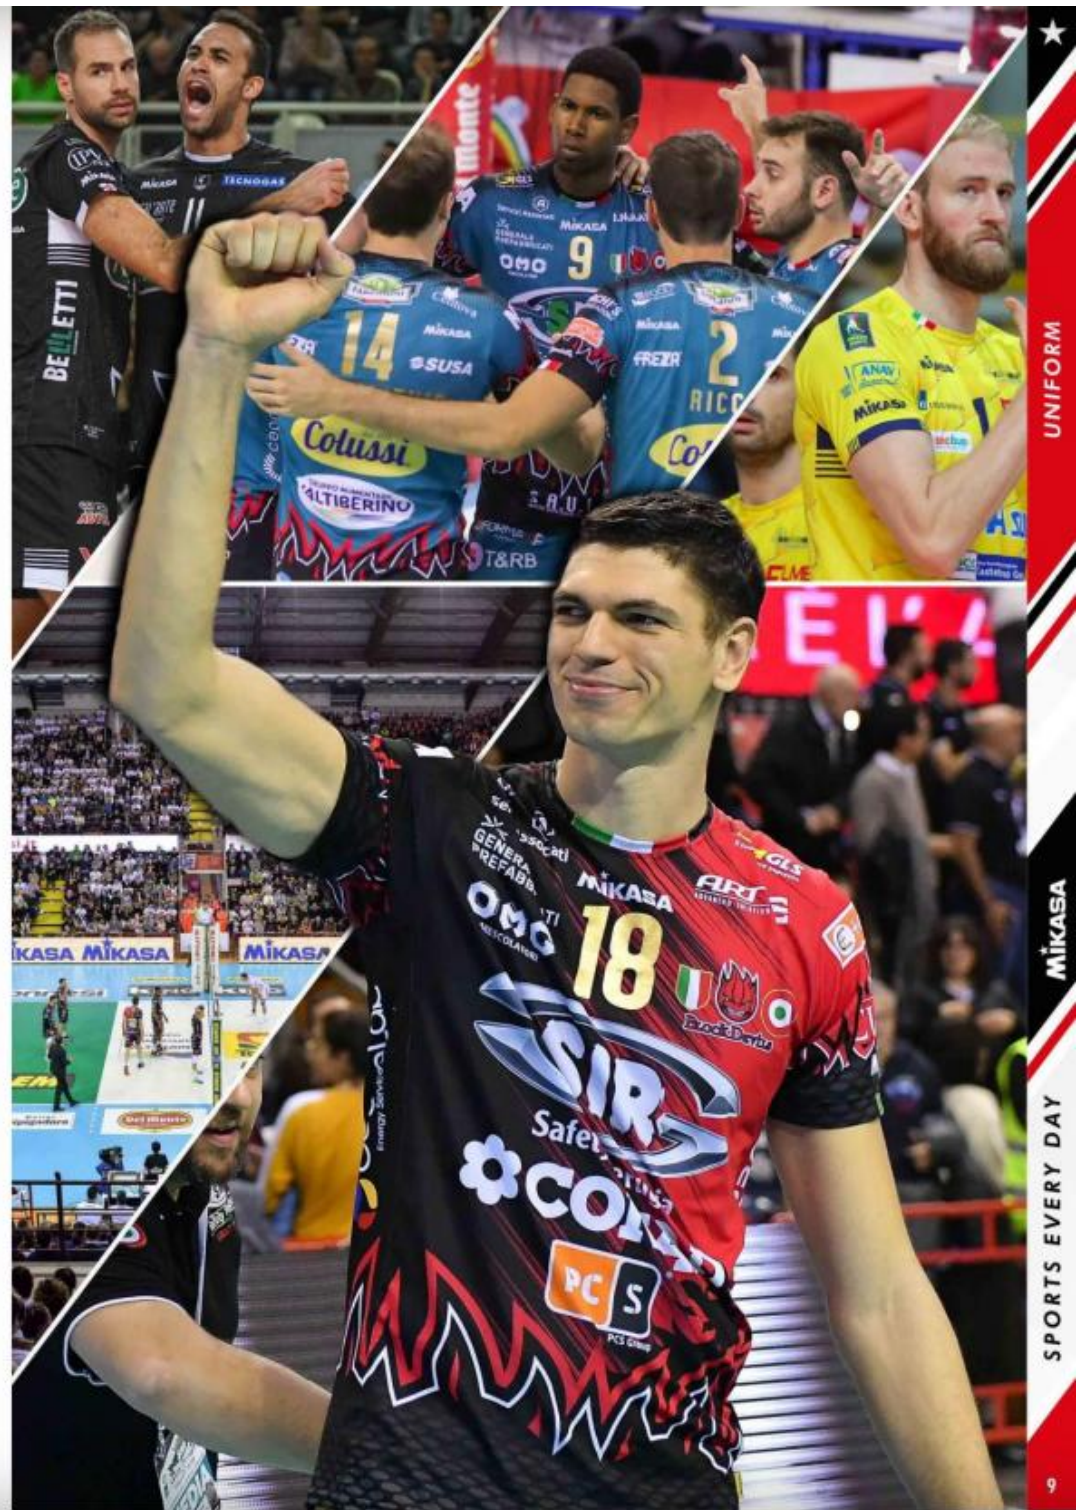

MT352

SHIRT AND SHORT
MAGLIA E PANTALONCINO
SIZE: M - 3XL
FABRIC SHIRT:
90% POLYESTER
10% ELASTANE

FABRIC SHORT:
100% POLYESTER

061 NAVY - WHITE

0123 ORANGE - NAVY - WHITE

07 GREEN - WHITE

01 RED - WHITE

026 ROYAL - YELLOW